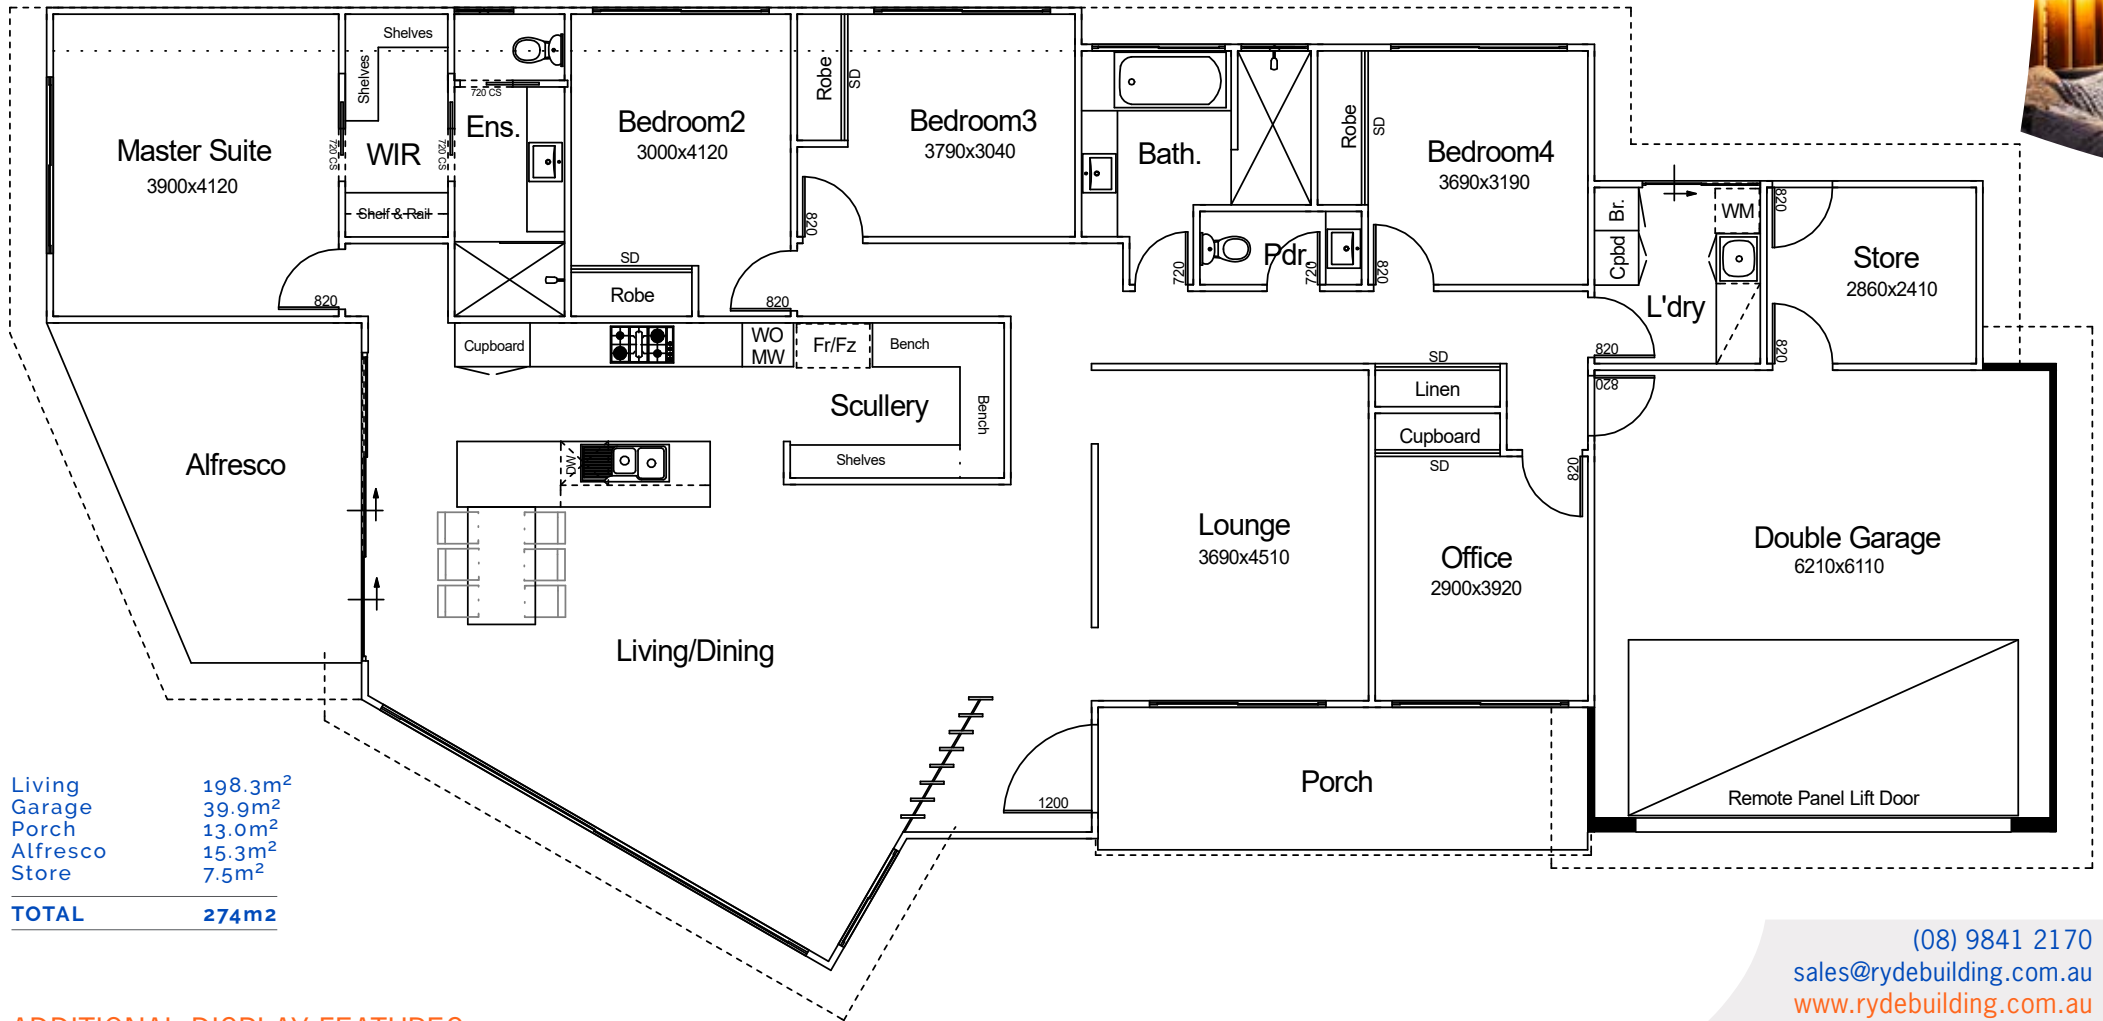

INTRODUCING  
THE KENDARI

EXPLORE A NEW YOU  
— AT RYDE, IT'S ALL ABOUT YOU —

Ideally suited for  
corner blocks  
from 34m wide

## ADDITIONAL DISPLAY FEATURES

- Integrated 2400x900x50 Polished Bamboo Dining Table
- Concrete waterfall island benchtop
- Stone Benchtops to Kitchen/Scullery/Ensuite/Bathroom/PWDR
- Undermount sink and modern sink mixer tap
- Upgraded Kitchen cabinetry
- Upgraded Smeg Appliances
- 3m High ceilings to Living/Dining
- Square flushed ceiling to living/dining
- Full height tiles to shower Ensuite/Bathroom
- Extra sound proofing insulation to Ensuite/PWDR/Bathroom/Laundry
- Coldbuster Underfloor heating Ensuite/Bathroom
- Air Conditioning
- Corinthian Moda PMOD2 internal doors
- 1200mm Solid timber front entrance door
- Weathertex external cladding
- Feature external stone cladding
- Spotted Gum Decking
- Gyprock ceiling to alfresco
- Glass fencing alfresco
- Electronic alfresco blinds
- Flaked flooring to garage
- Gyprock ceiling to garage
- Flooring and Blinds
- Light fittings and electrical fittings
- Feature panel door